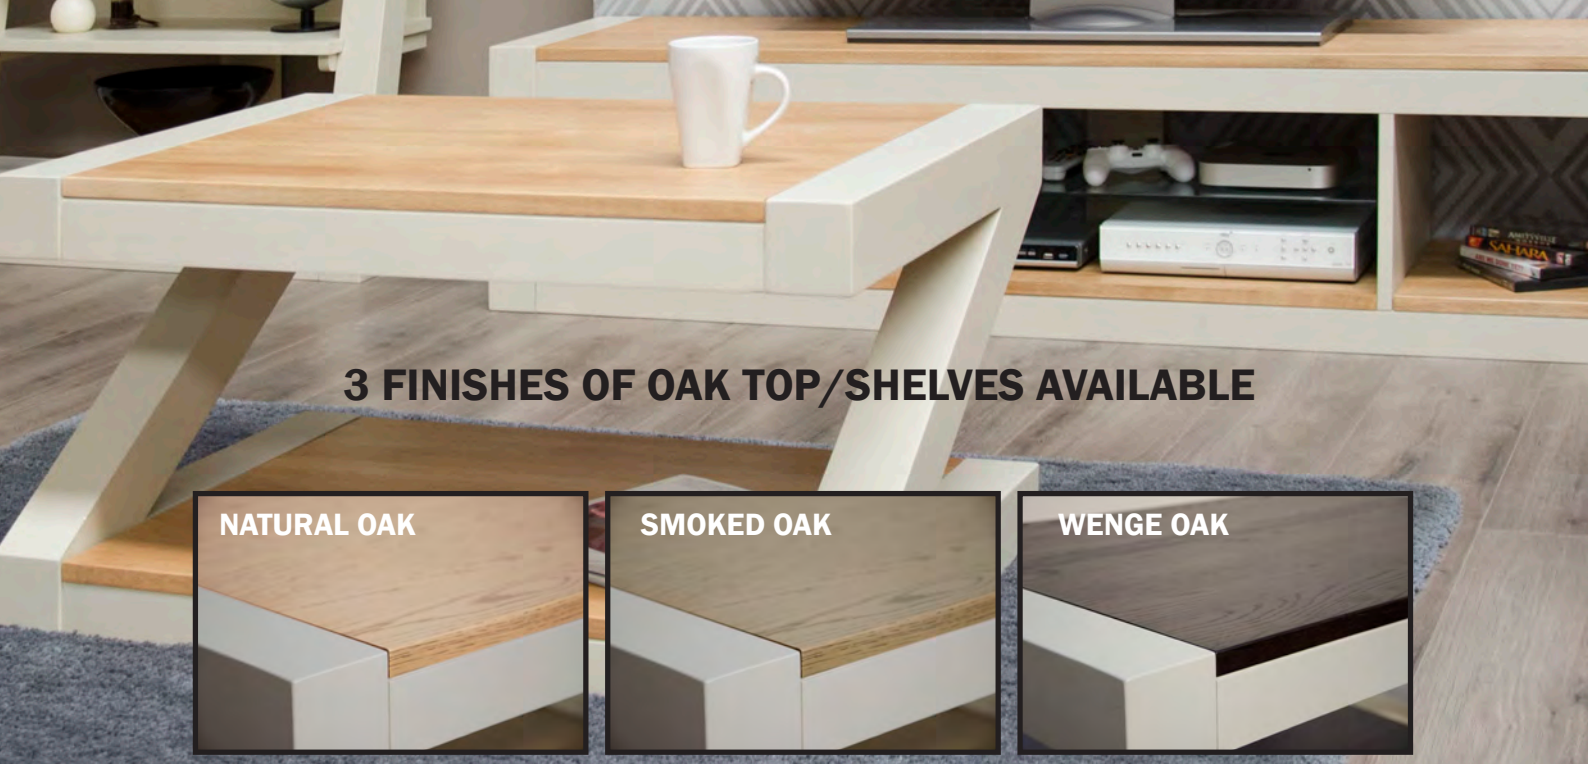

PAINTED 'Z'

3 FINISHES OF OAK TOP/SHELVES AVAILABLE

NATURAL OAK

SMOKED OAK

WENGE OAK

PZ3X2CT

Painted Z Coffee Table
H:450 W:900 D:600

PZ3X2CT & PZ3X2CTNATTOP